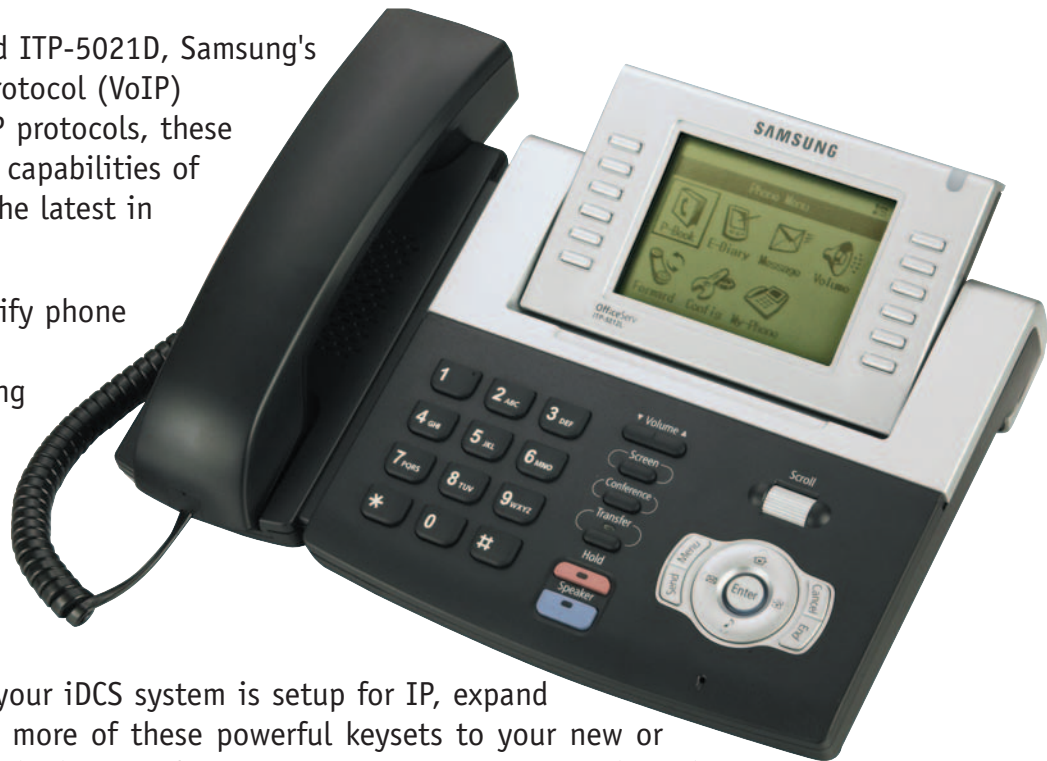

ITP-5000 Series

Samsung's Voice over IP Keysets

The OfficeServ™ ITP-5012L and ITP-5021D, Samsung's line of Voice over Internet Protocol (VoIP) Keysets. Utilizing standard IP protocols, these keysets combine the features and capabilities of our standard digital keyset with the latest in technological innovation.

Easy to use navigation keys simplify phone use providing quick access to the features you use most and enabling you to customize your phone to meet your personal needs. The ITP-5012L offers a large LCD display and a built-in phone book, calculator, unit conversion and world time clock.

Need to add more phones? Once your iDCS system is setup for IP, expand your system with ease by adding more of these powerful keysets to your new or existing LAN. Thanks to the two built-in 10/100 Base-T LAN connections, these keysets require only a single data connection to carry both voice and data traffic. Connect your computer to this phone and it's ready to go.

Make the investment in your company's future today and take full advantage of IP technology that will position your business for success.

Samsung Innovations

ITP-5012L

- 5 Fixed Function Keys
- Built-in Speakerphone
- 3" x 2.25" LCD Screen
- 12 LCD Soft Keys
- Scroll Wheel
- Digital Volume Controls
 - ▶ Speaker
 - ▶ Handset
 - ▶ Ringer
- 8 Selectable Ring Tones
- Customizable Display
- Address Book
- E-Diary
- Text Messaging
- Recording Jack
- Power over Ethernet (IEEE 802.3af)